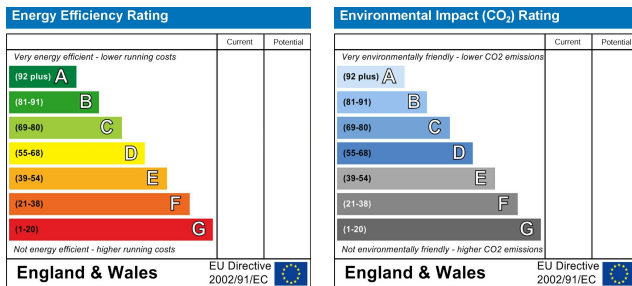

**£135,995 Leasehold**

**Delta Canterbury pre-owned model 2017**

**Overall size**

40' x 20' (12.19m x 6.10m)

**2 bedrooms**

**Note:**

We have not tested the heating system, electrical appliances or the electric, gas and plumbing systems.